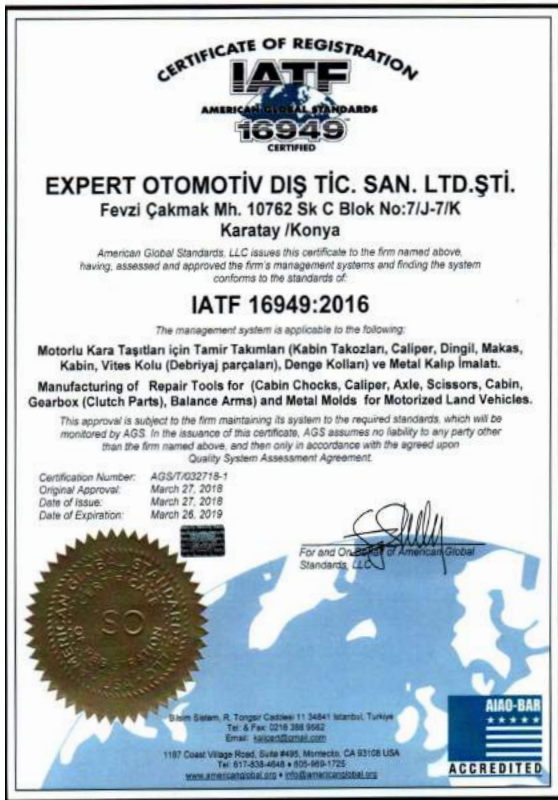

## THIS WE PROMISE.

Founded 2010 by our parent company "**Osmanlı Otomotiv**" we quickly established the brand "**TruckExpert**" as a leading supplier of high quality spare parts for truck and trailers. Our luxurious service, thorough commitment to quality and fast, reliable delivery has since become greatly valued by customers through out the world.