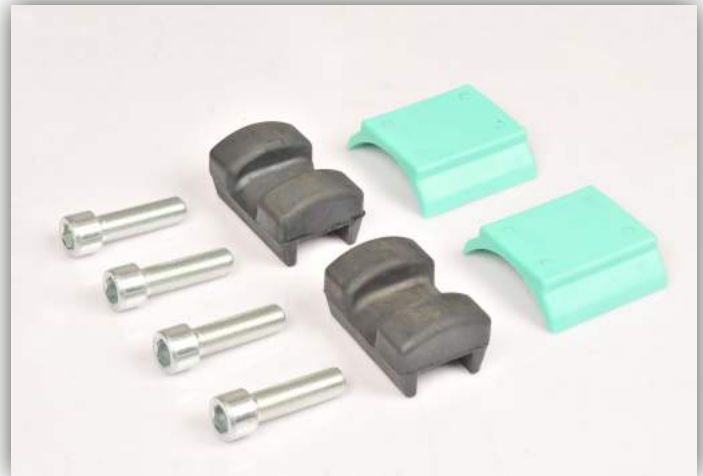

FIFTH WHEEL REPAIR KIT

"Top quality, Competitive price, Helping customers" is a philosophy which **TRUCKEXPERT** cherishes for **fifth wheel repair kit**. As a result, our company achieved financial stability and soon expanded into the production of additional spare parts.