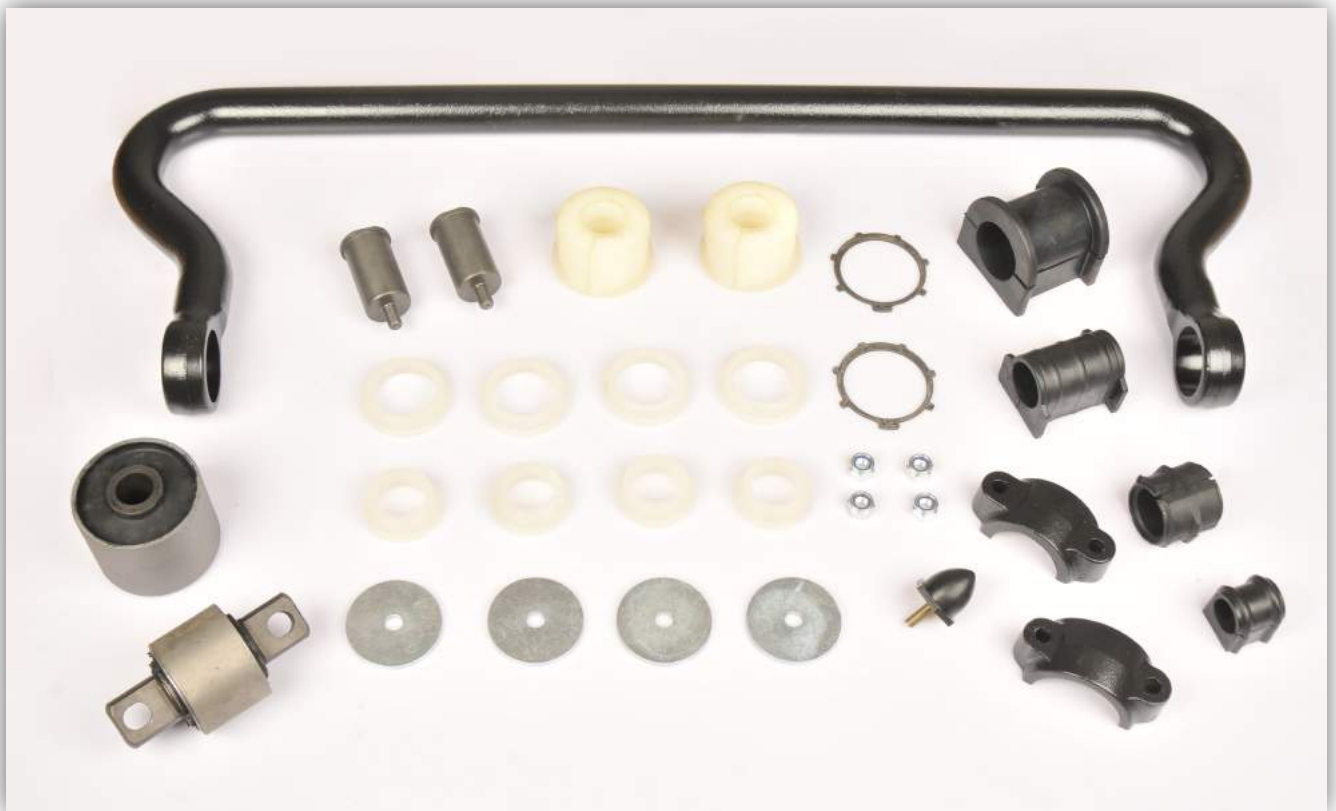

## STEERING PARTS

Steering System product group is one the main product line in TruckExpert. **TRUCKEXPERT** services with a various range of; Ball Joint, Centre Rod, Draglink, Tie Rod, Track Control Arm, Repair Kit, Tie Rod End, Wishbone, Stabilizer, Idler Arm, V Bar, Axial Joint and Bushing to its special customers; and always proud of being known as a trustable, specialized, fast, qualified and competitive partner by its customers.